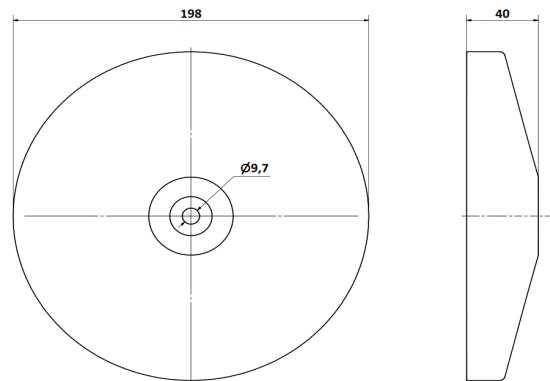

## ACCESORIOS PARA TRANSPORTES

Taz Ø198 p/2000 Kg (B. plástica)

### CODIGOS

Pza. 54 -Â Taz Ø198 p/2000 Kg (B. plástica)